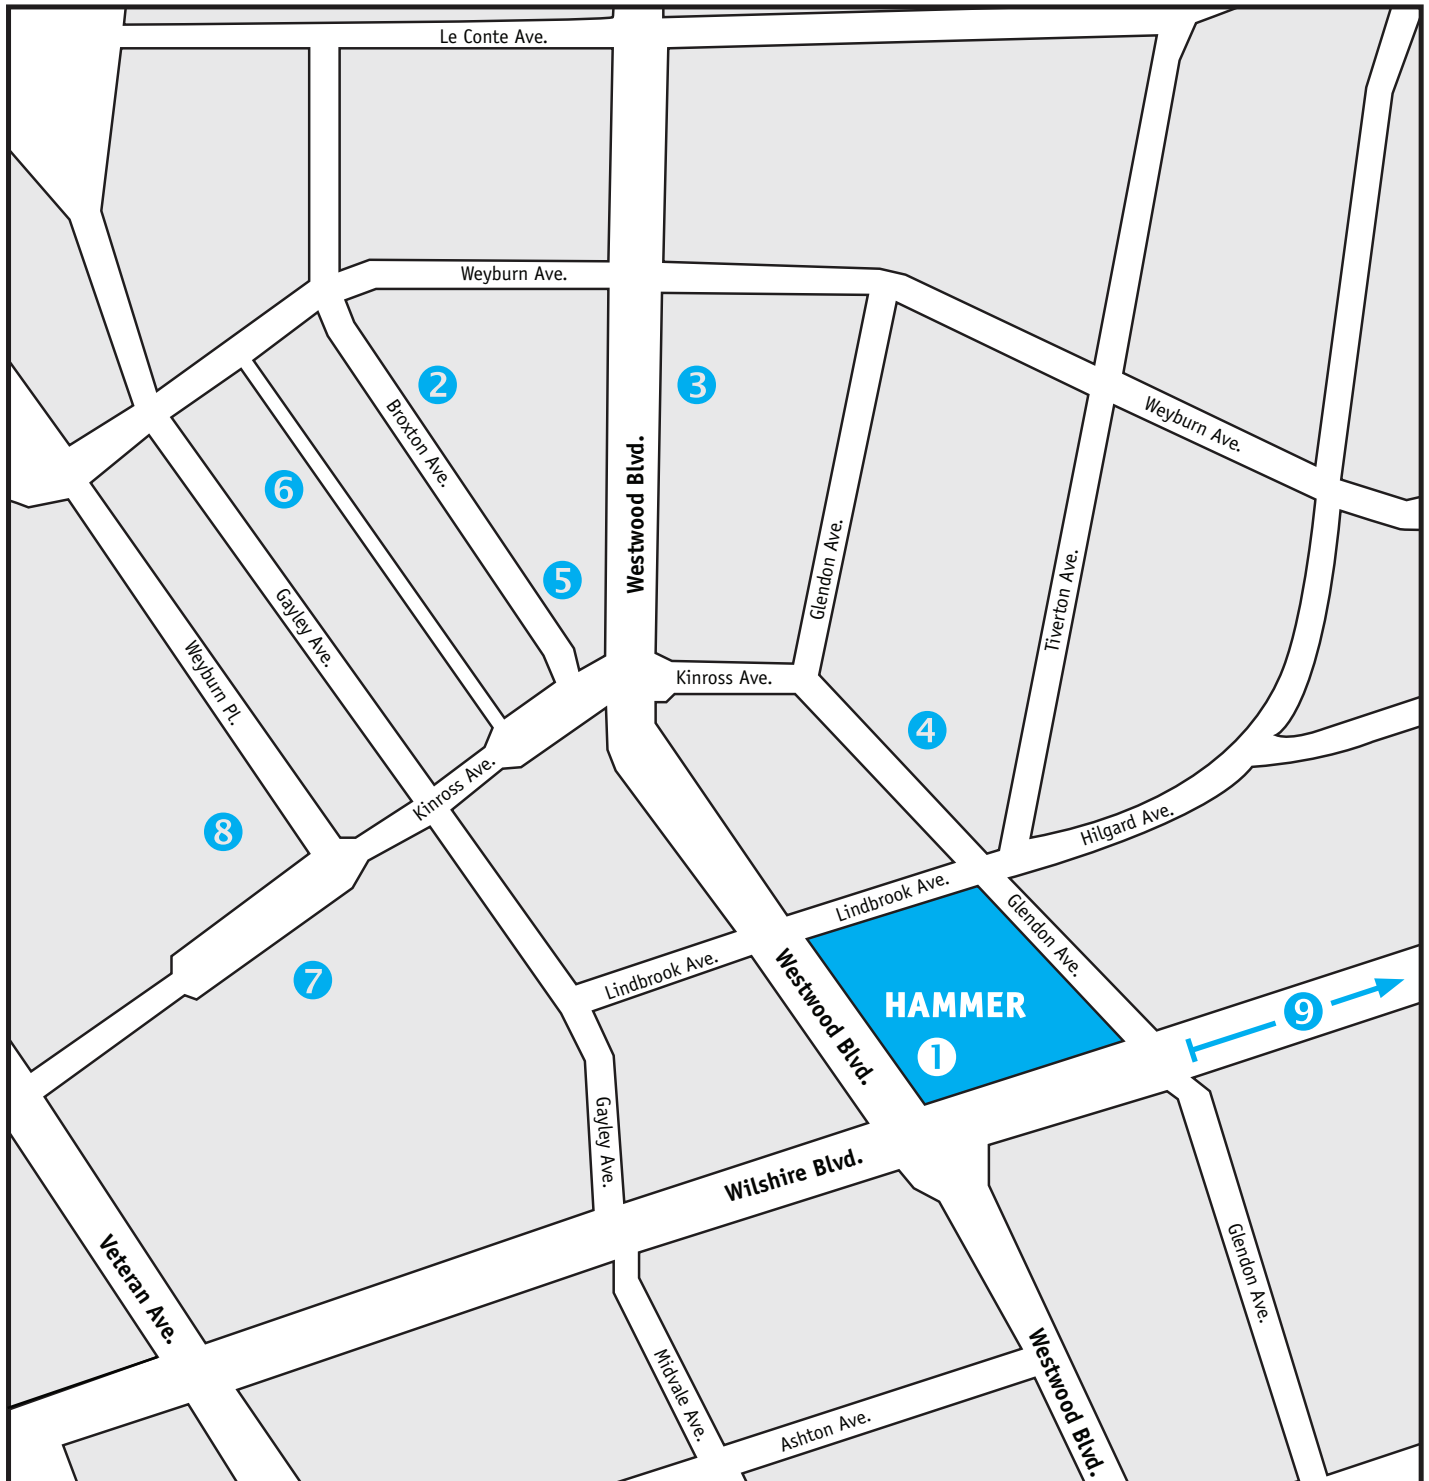

HAMMER MUSEUM

WESTWOOD PARKING LOCATIONS

- 1 HAMMER MUSEUM PARKING
- 2 CITY PARKING GARAGE, 1036 A/B BROXTON
- 3 WESTWOOD PLAZA, 924 WESTWOOD BLVD
- 4 WESTWOOD CENTER, 1100 GLENDON AVE
- 5 GRANT PARKING, 1031 BROXTON
- 6 GRANT PARKING, 1030 GAYLEY (ENTER ON WEYBURN)
- 7 UCLA PARKING LOT 32, KINROSS AVE
- 8 UCLA PARKING LOT 36, KINROSS AVE
- 9 WILSHIRE BLVD STREET PARKING (AFTER 7PM)