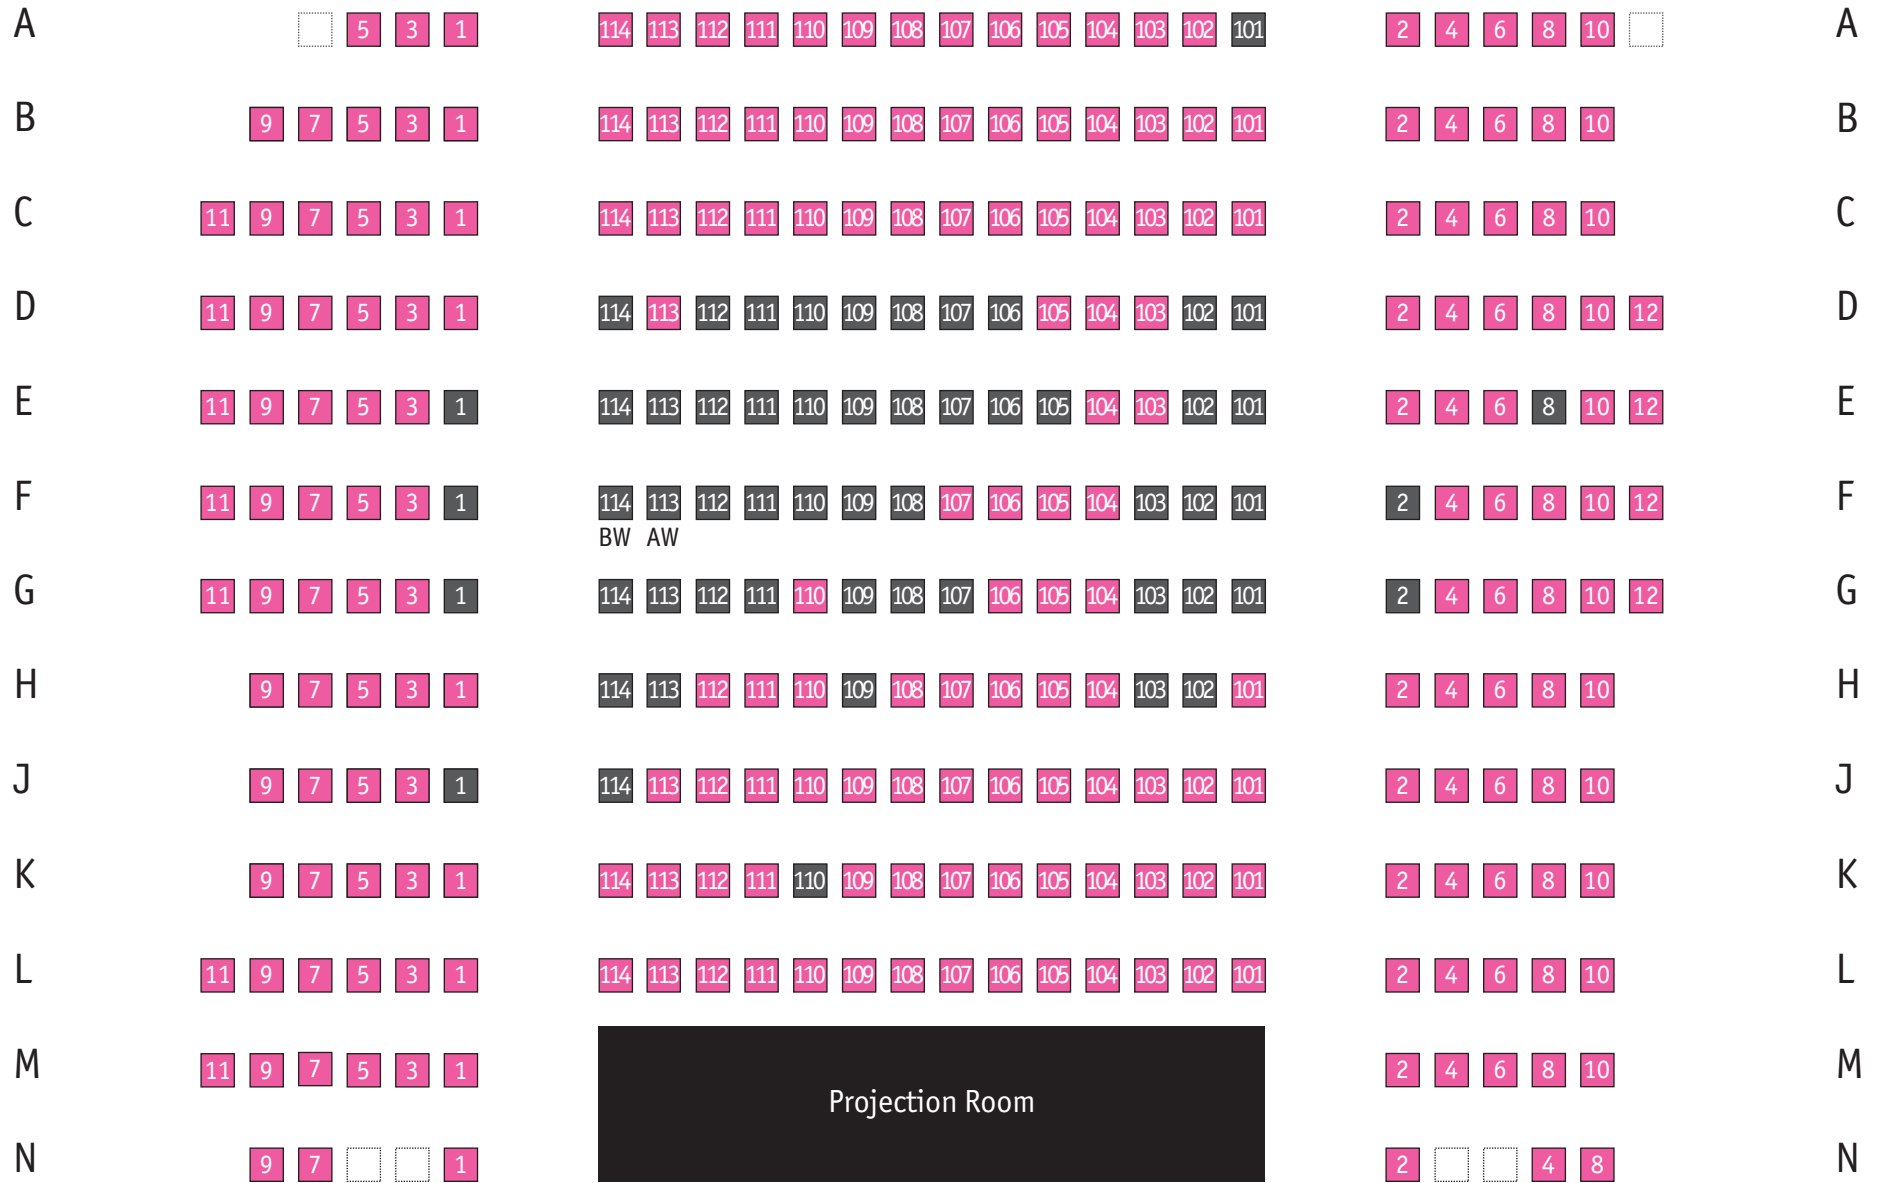

Billy Wilder Theater

Name a Seat Map

Screen

- Available Seats
- Sold Seats
- Regular Seats
- ADA spaces

BW – Billy Wilder's Seat AW – Audrey Wilder's Seat

Odds

114

113–102

101

Evens