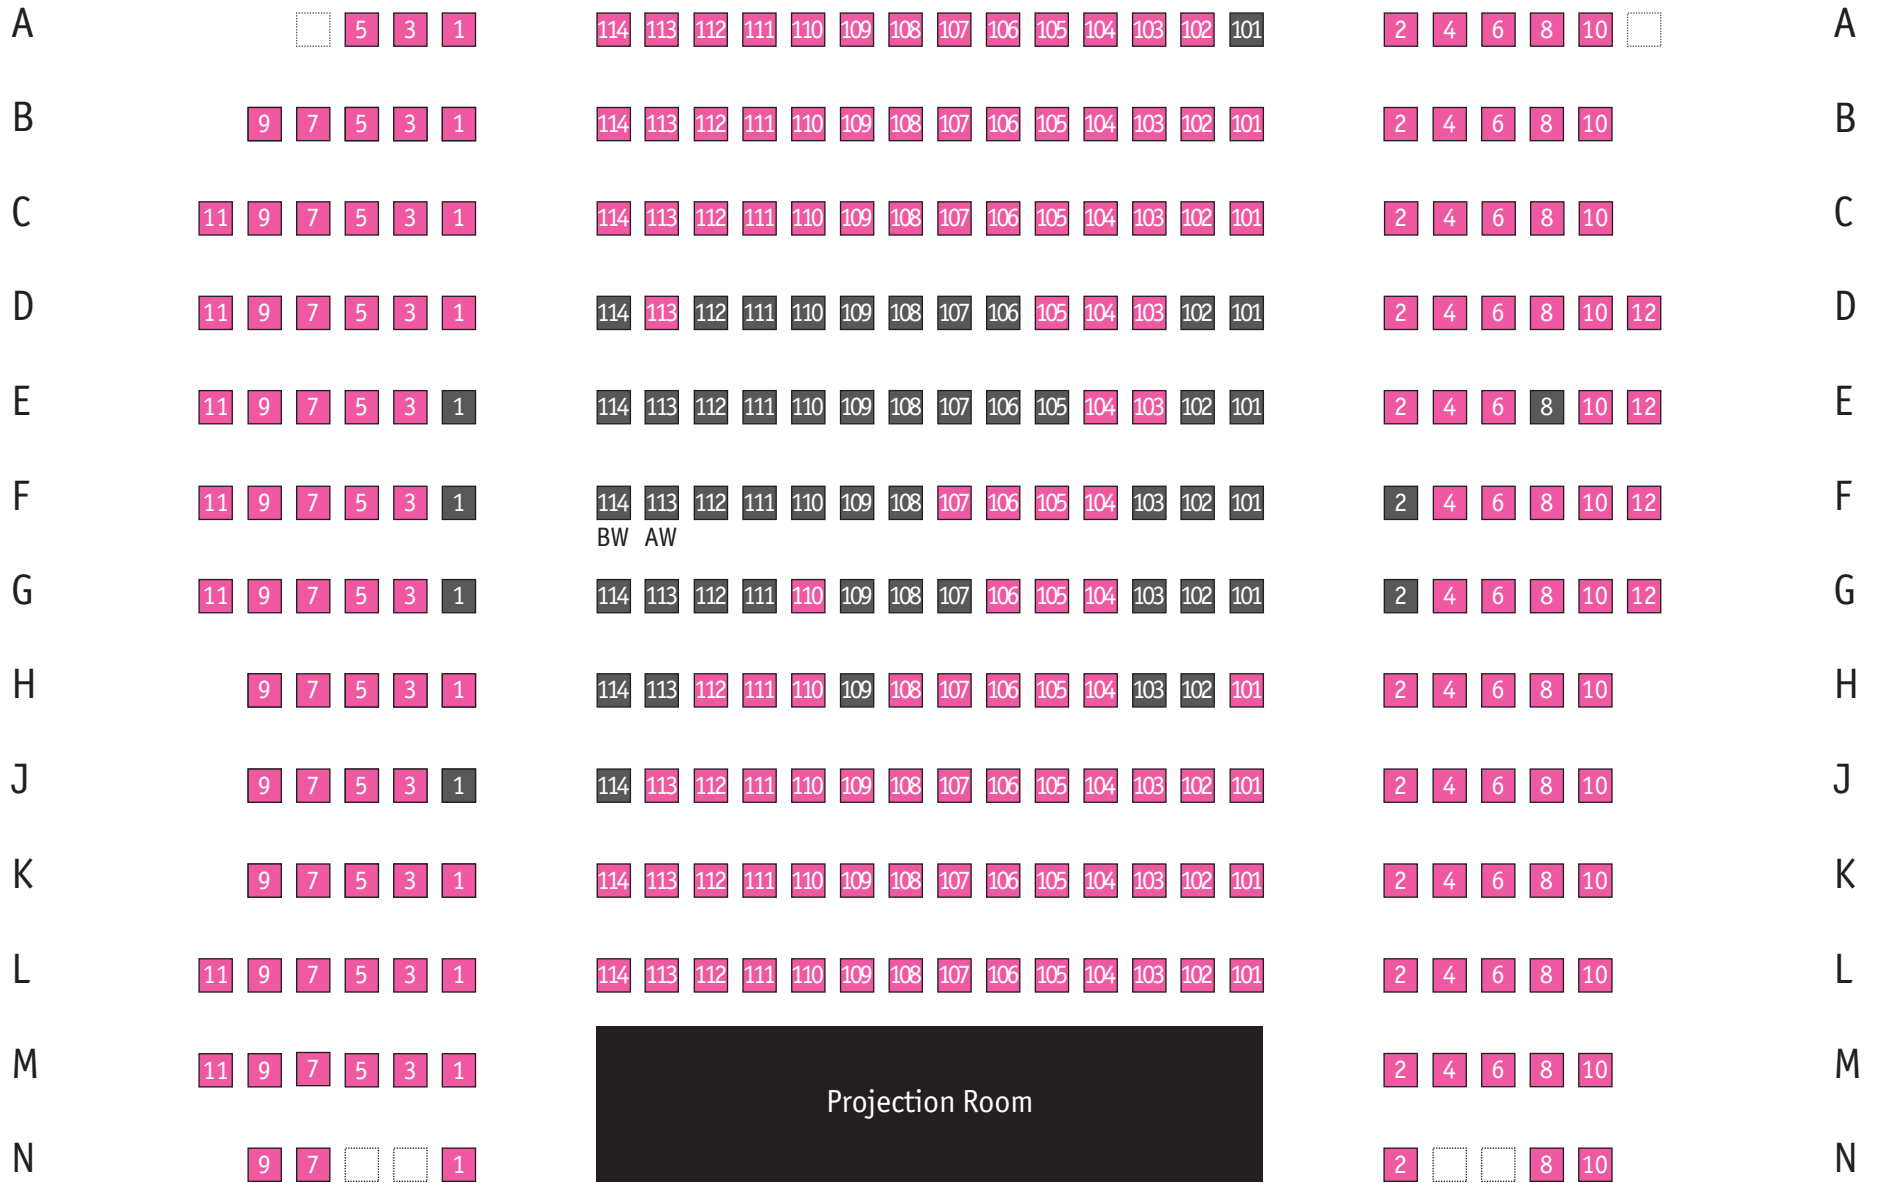

Billy Wilder Theater

Name a Seat Map

■ – Available Seats – Regular Seats
■ – Sold Seats – ADA spaces

Screen

BW – Billy Wilder's Seat AW – Audrey Wilder's Seat

Odds

114

113–102

101

Evens