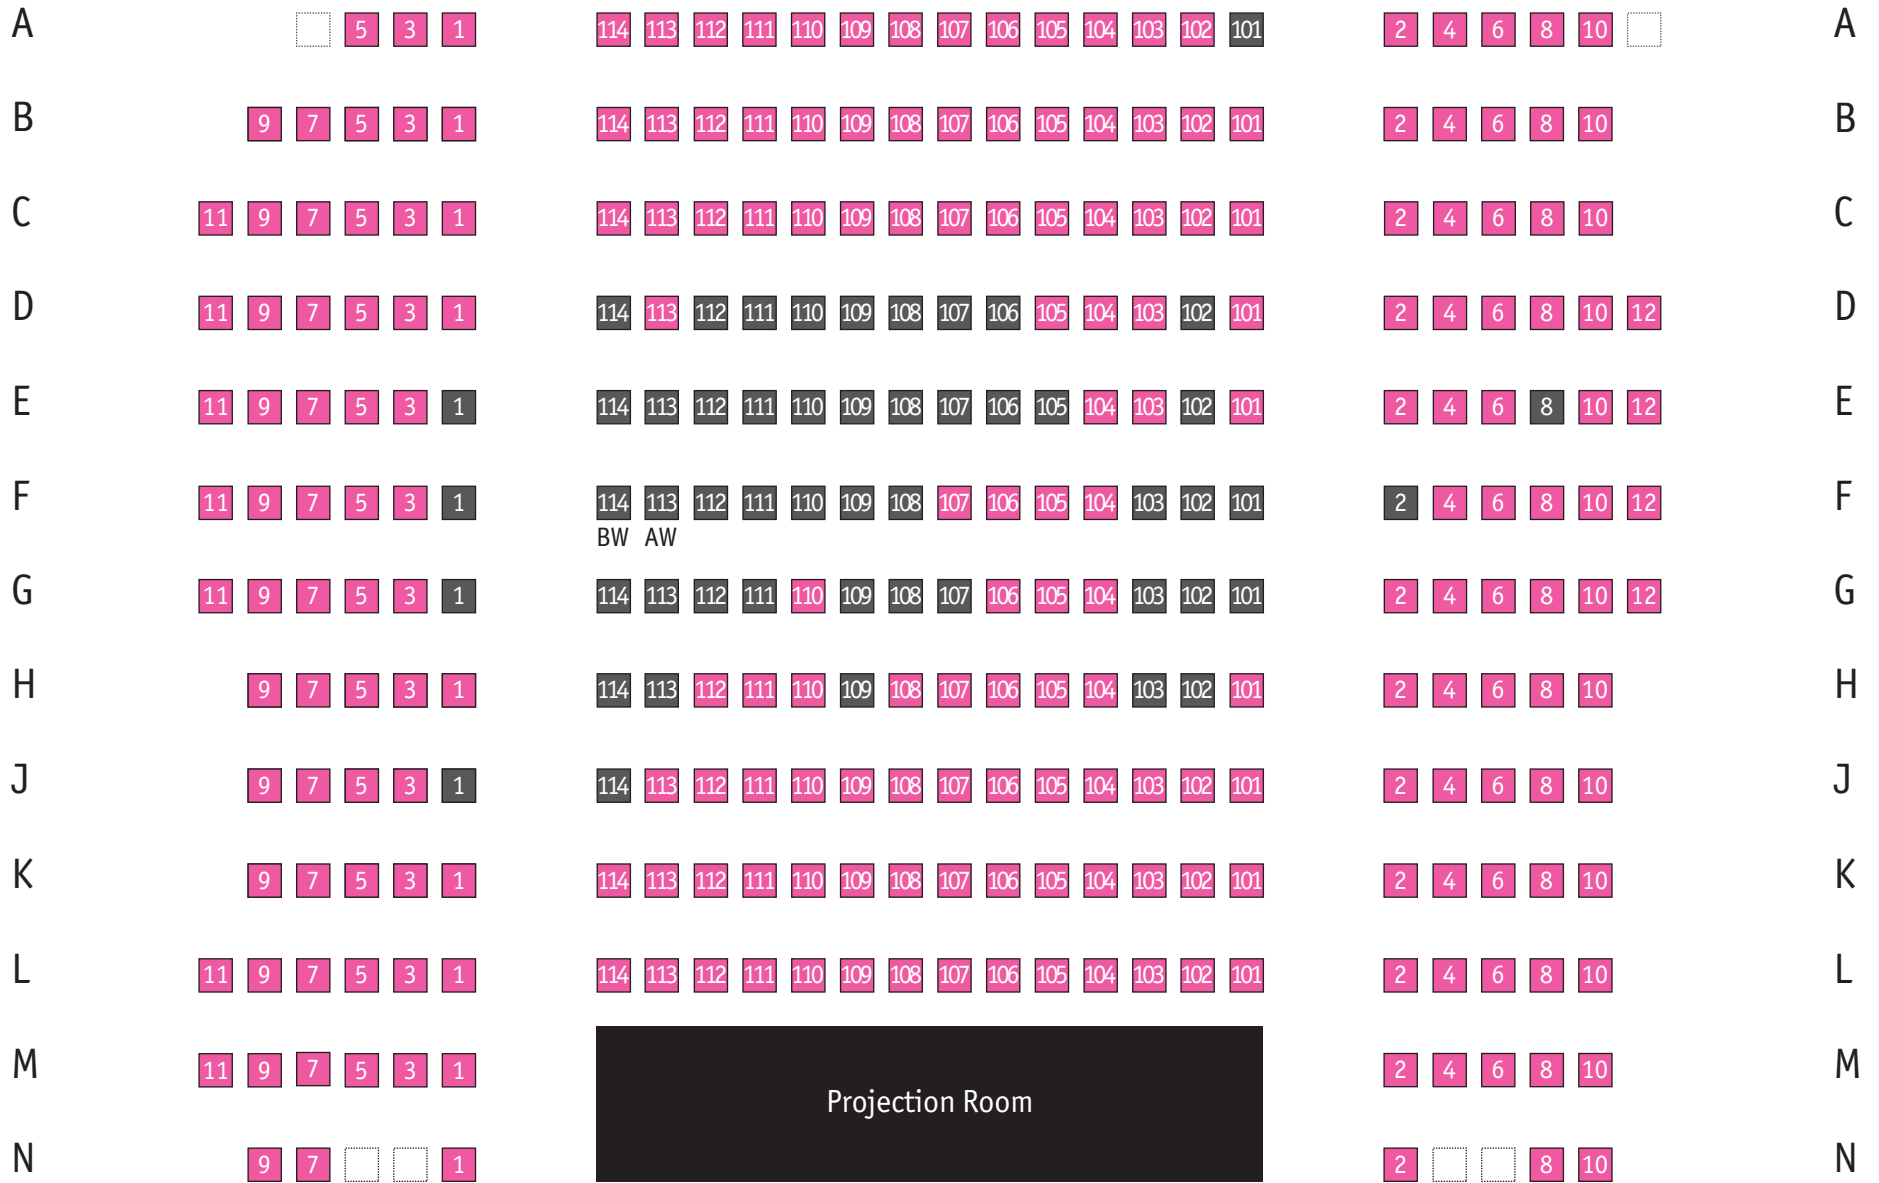

Billy Wilder Theater

Name a Seat Map

Screen

- Available Seats
- Regular Seats
- Sold Seats
- ADA spaces

BW – Billy Wilder's Seat AW – Audrey Wilder's Seat

Odds

114

113–102

101

Evans