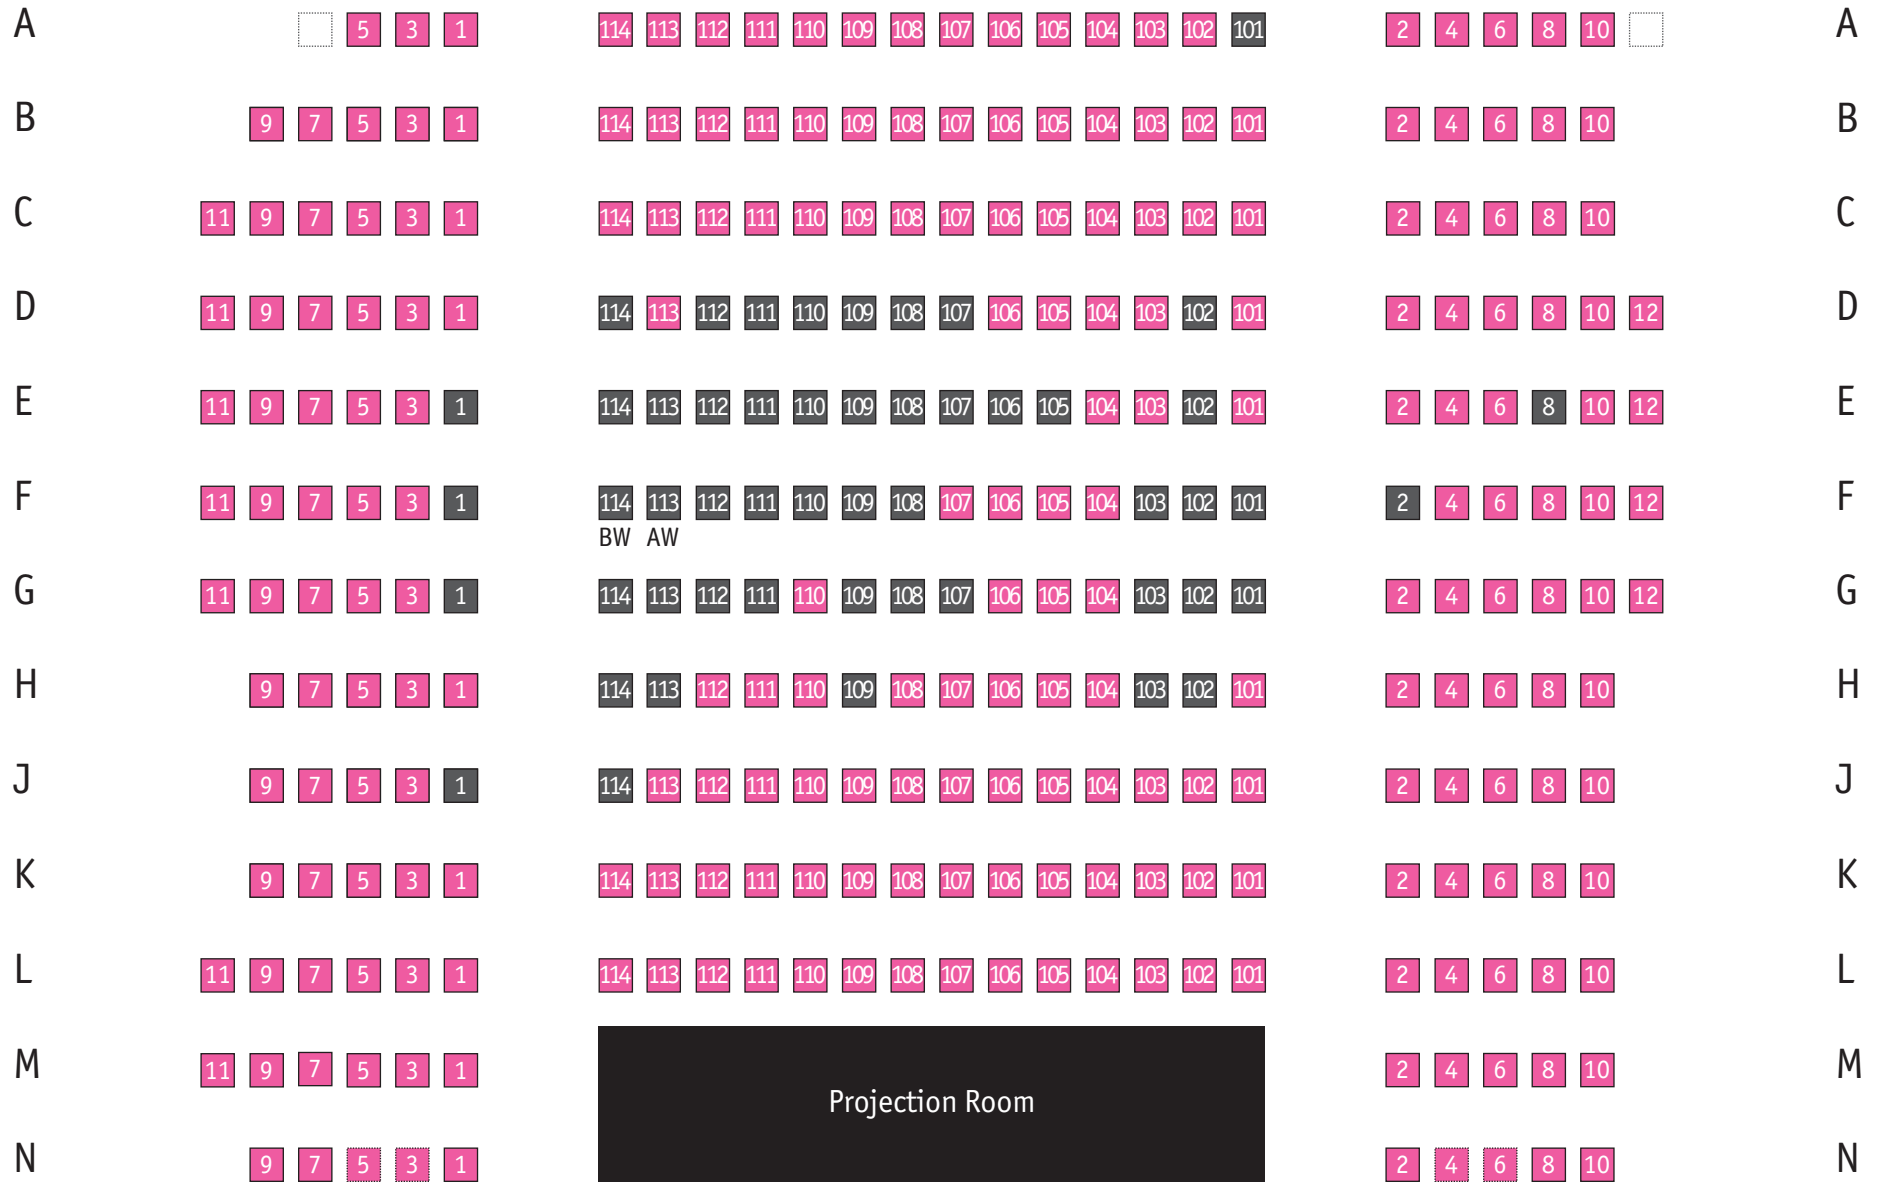

Billy Wilder Theater

Name a Seat Map

Screen

■ – Available Seats – Regular Seats
 – Sold Seats – ADA spaces

BW – Billy Wilder's Seat AW – Audrey Wilder's Seat

Odds

114

113–102

101

Evens